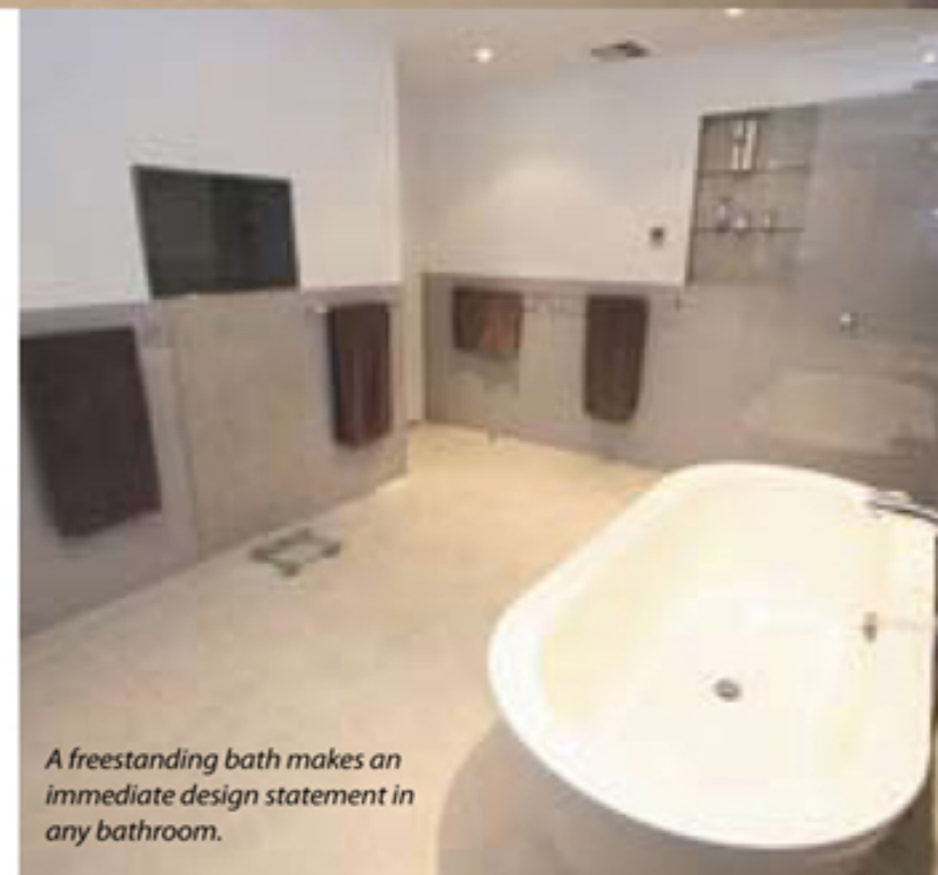

A freestanding bath makes an immediate design statement in any bathroom.

Fact file

The bathroom was designed by **Paul Hutchison** for Bubbles Bathrooms and built by **BUBBLES BATHROOMS** Melbourne, Victoria **Phone** (03) 9796 3000 **Email** ask@bubblesbathrooms.com.au **Website** www.bubblesbathrooms.com.au **Bath** Freestanding Bette Starlet **Basin** Paco Managua **Toilet** Pozzi Easy wall hung pan **Vanity** Custom designed by Bubbles Bathrooms with CaesarStone benchtop in Aubergine **Taps** Paco Jaansen **Walls** Dulux Pale Lady glass **Tiling** Grey Porcelain **Floor** 600mm x 600mm Grey Porcelain tiles